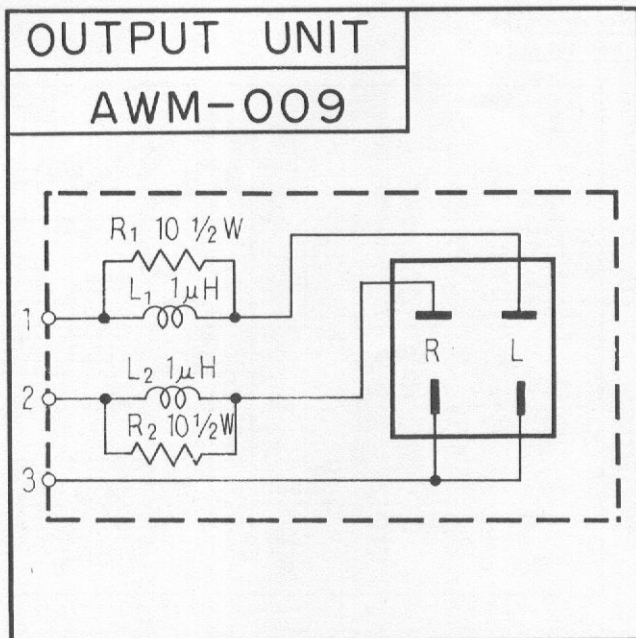

- S₁ MODE**
- 2 CH. STEREO
 - 4 CH. STEREO
 - MATRIX
 - PHASE SHIFT

- S₂ 4 CH. TAPE MONITOR**
 OFF - ON
- S₃ 2 CH. TAPE MONITOR**
 OFF - ON

- S₄ POWER SWITCH**
 ON - OFF

Q UNIT

CONTROL AMP UNIT

OUTPUT UNIT