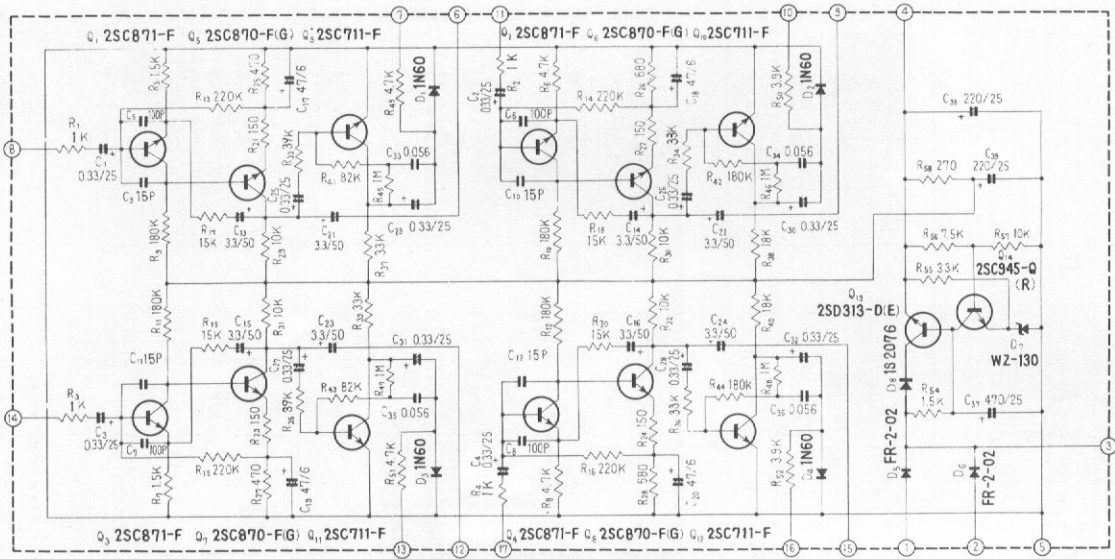

METER AMP UNIT

METER AMP UNIT

AWM-012