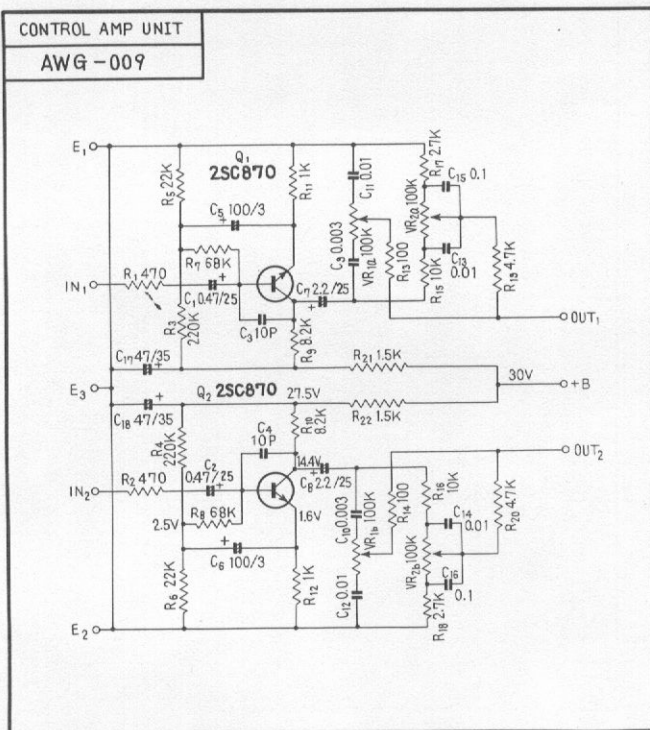

QUADRALIZER AMPLIFIER

QL-600

ROUND LABEL UNIT	FW					
FM FRONT END						
FM IF UNIT						
MPX UNIT						
AM TUNER UNIT						
Q UNIT	AWM-001					
HEAD AMP UNIT						
CONTROL AMP UNIT	AWG-009					
MAIN AMP UNIT	AWH-005					
POWER SUPPLY UNIT						
METER AMP UNIT	AWM-012					
SWITCH UNIT						
OUT PUT UNIT	AWM-009					
TONE COLOR UNIT						
CONTROL UNIT						
MIC AMP UNIT						
REVERBE AMP UNIT						
REVERBE UNIT						

- S₁ MODE**
- 2 CH. STEREO
 - 4 CH. STEREO
 - MATRIX
 - PHASE SHIFT

- S₂ 4 CH. TAPE MONITOR**
 OFF - ON
- S₃ 2 CH. TAPE MONITOR**
 OFF - ON

- S₄ POWER SWITCH**
 ON - OFF

Q UNIT

CONTROL AMP UNIT

OUTPUT UNIT