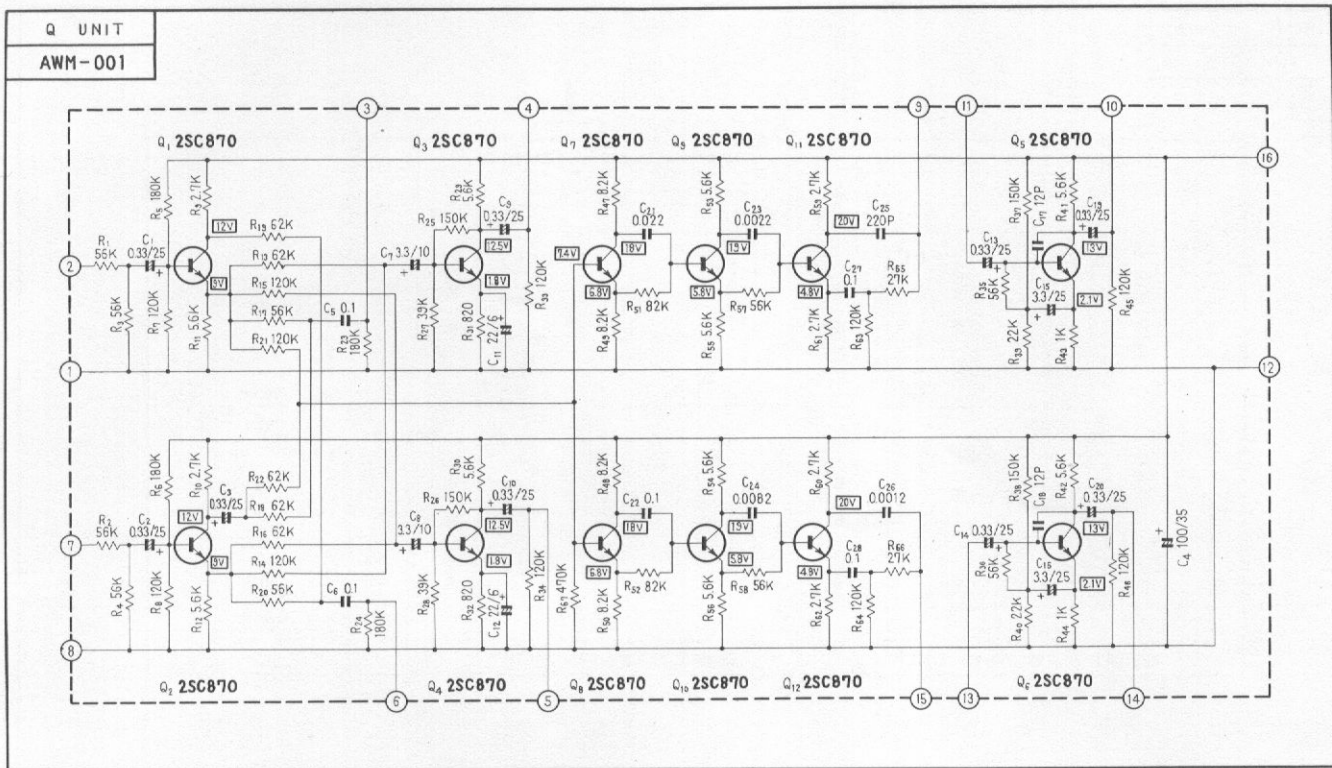

QUADRALIZER AMPLIFIER

QL-600

ROUND LABEL UNIT	FW					
FM FRONT END						
FM IF UNIT						
MPX UNIT						
AM TUNER UNIT						
Q UNIT	AWM-001					
HEAD AMP UNIT						
CONTROL AMP UNIT	AWG-009					
MAIN AMP UNIT	AWH-005					
POWER SUPPLY UNIT						
METER AMP UNIT	AWM-012					
SWITCH UNIT						
OUT PUT UNIT	AWM-009					
TONE COLOR UNIT						
CONTROL UNIT						
MIC AMP UNIT						
REVERBE AMP UNIT						
REVERBE UNIT						

- S₁ MODE**
- 2 CH. STEREO
 - 4 CH. STEREO
 - MATRIX
 - PHASE SHIFT

- S₂ 4 CH. TAPE MONITOR**
 OFF - ON
- S₃ 2 CH. TAPE MONITOR**
 OFF - ON

- S₄ POWER SWITCH**
 ON - OFF

Q UNIT

CONTROL AMP UNIT

OUTPUT UNIT

METER AMP UNIT

METER AMP UNIT

AWM-012

MAIN AMP UNIT

MAIN AMP UNIT

AWM-005