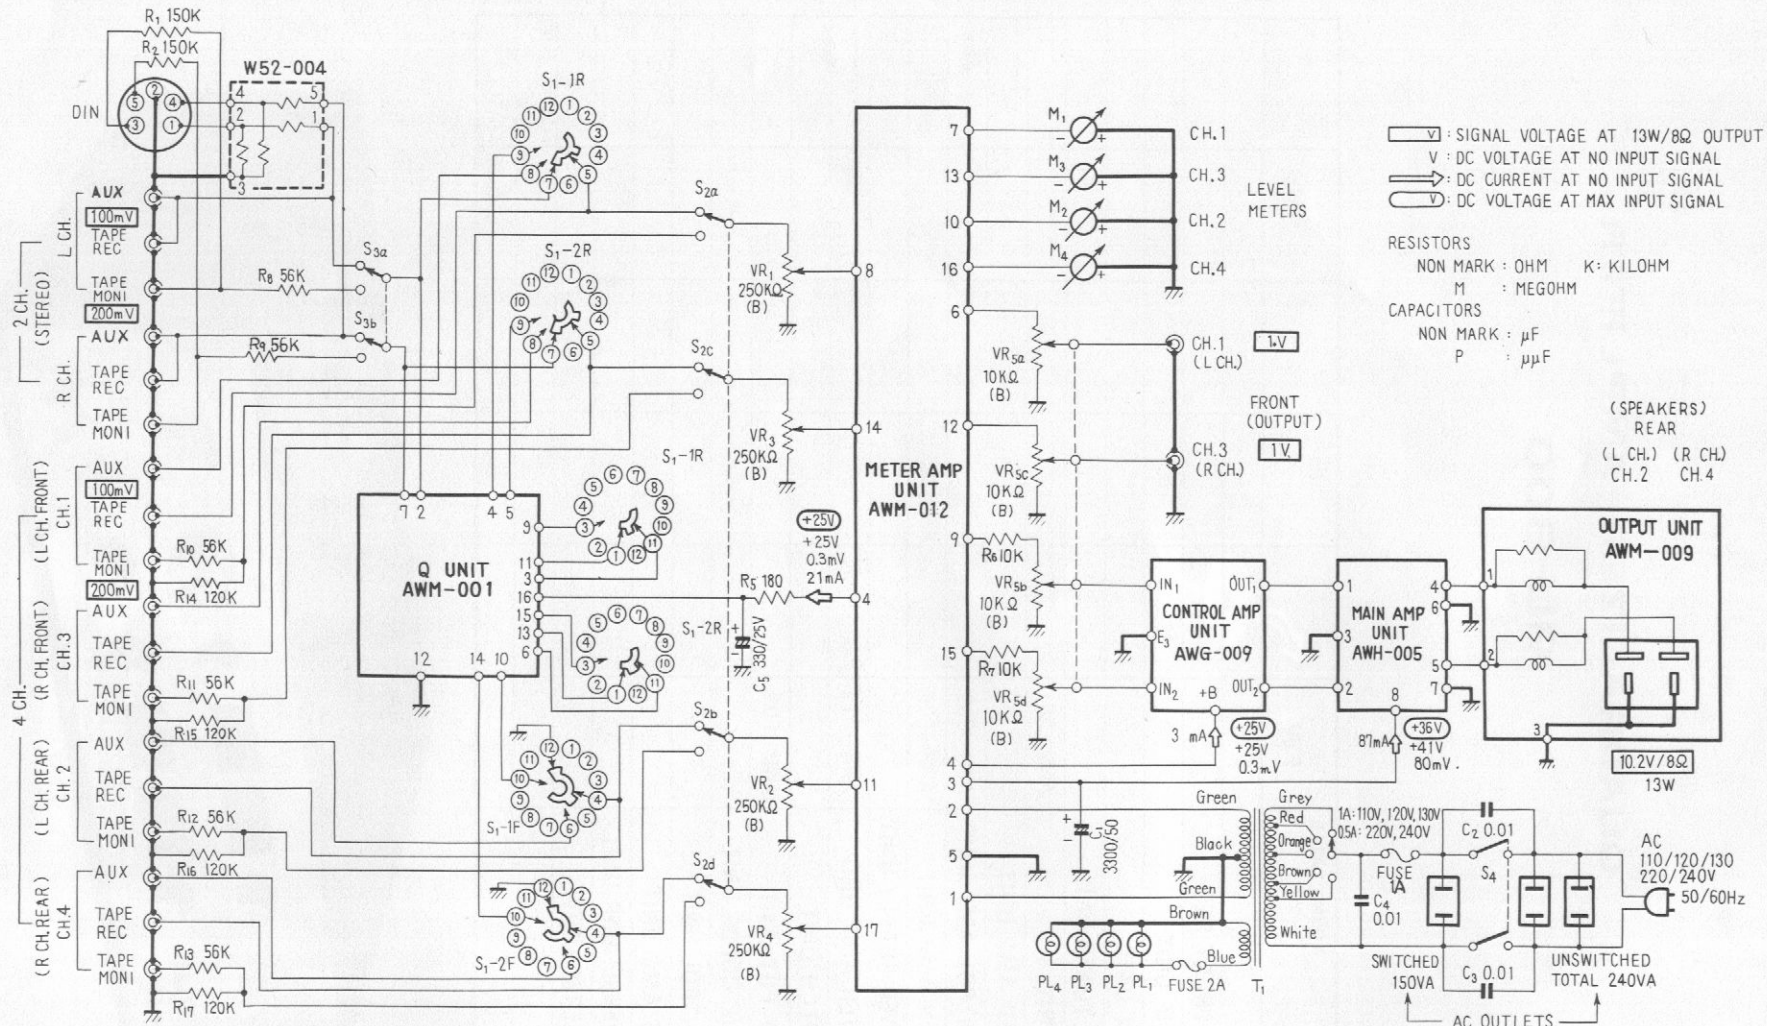

QUADRALIZER AMPLIFIER

QL-600

ROUND LABEL UNIT	FW					
FM FRONT END						
FM IF UNIT						
MPX UNIT						
AM TUNER UNIT						
Q UNIT	AWM-001					
HEAD AMP UNIT						
CONTROL AMP UNIT	AWG-009					
MAIN AMP UNIT	AWH-005					
POWER SUPPLY UNIT						
METER AMP UNIT	AWM-012					
SWITCH UNIT						
OUT PUT UNIT	AWM-009					
TONE COLOR UNIT						
CONTROL UNIT						
MIC AMP UNIT						
REVERBE AMP UNIT						
REVERBE UNIT						

- S₁ MODE**
- 2 CH. STEREO
 - 4 CH. STEREO
 - MATRIX
 - PHASE SHIFT

- S₂ 4 CH. TAPE MONITOR**
 OFF - ON
- S₃ 2 CH. TAPE MONITOR**
 OFF - ON

- S₄ POWER SWITCH**
 ON - OFF

Q UNIT

CONTROL AMP UNIT

OUTPUT UNIT

METER AMP UNIT

METER AMP UNIT

AWM-012

MAIN AMP UNIT

MAIN AMP UNIT

AWM-005